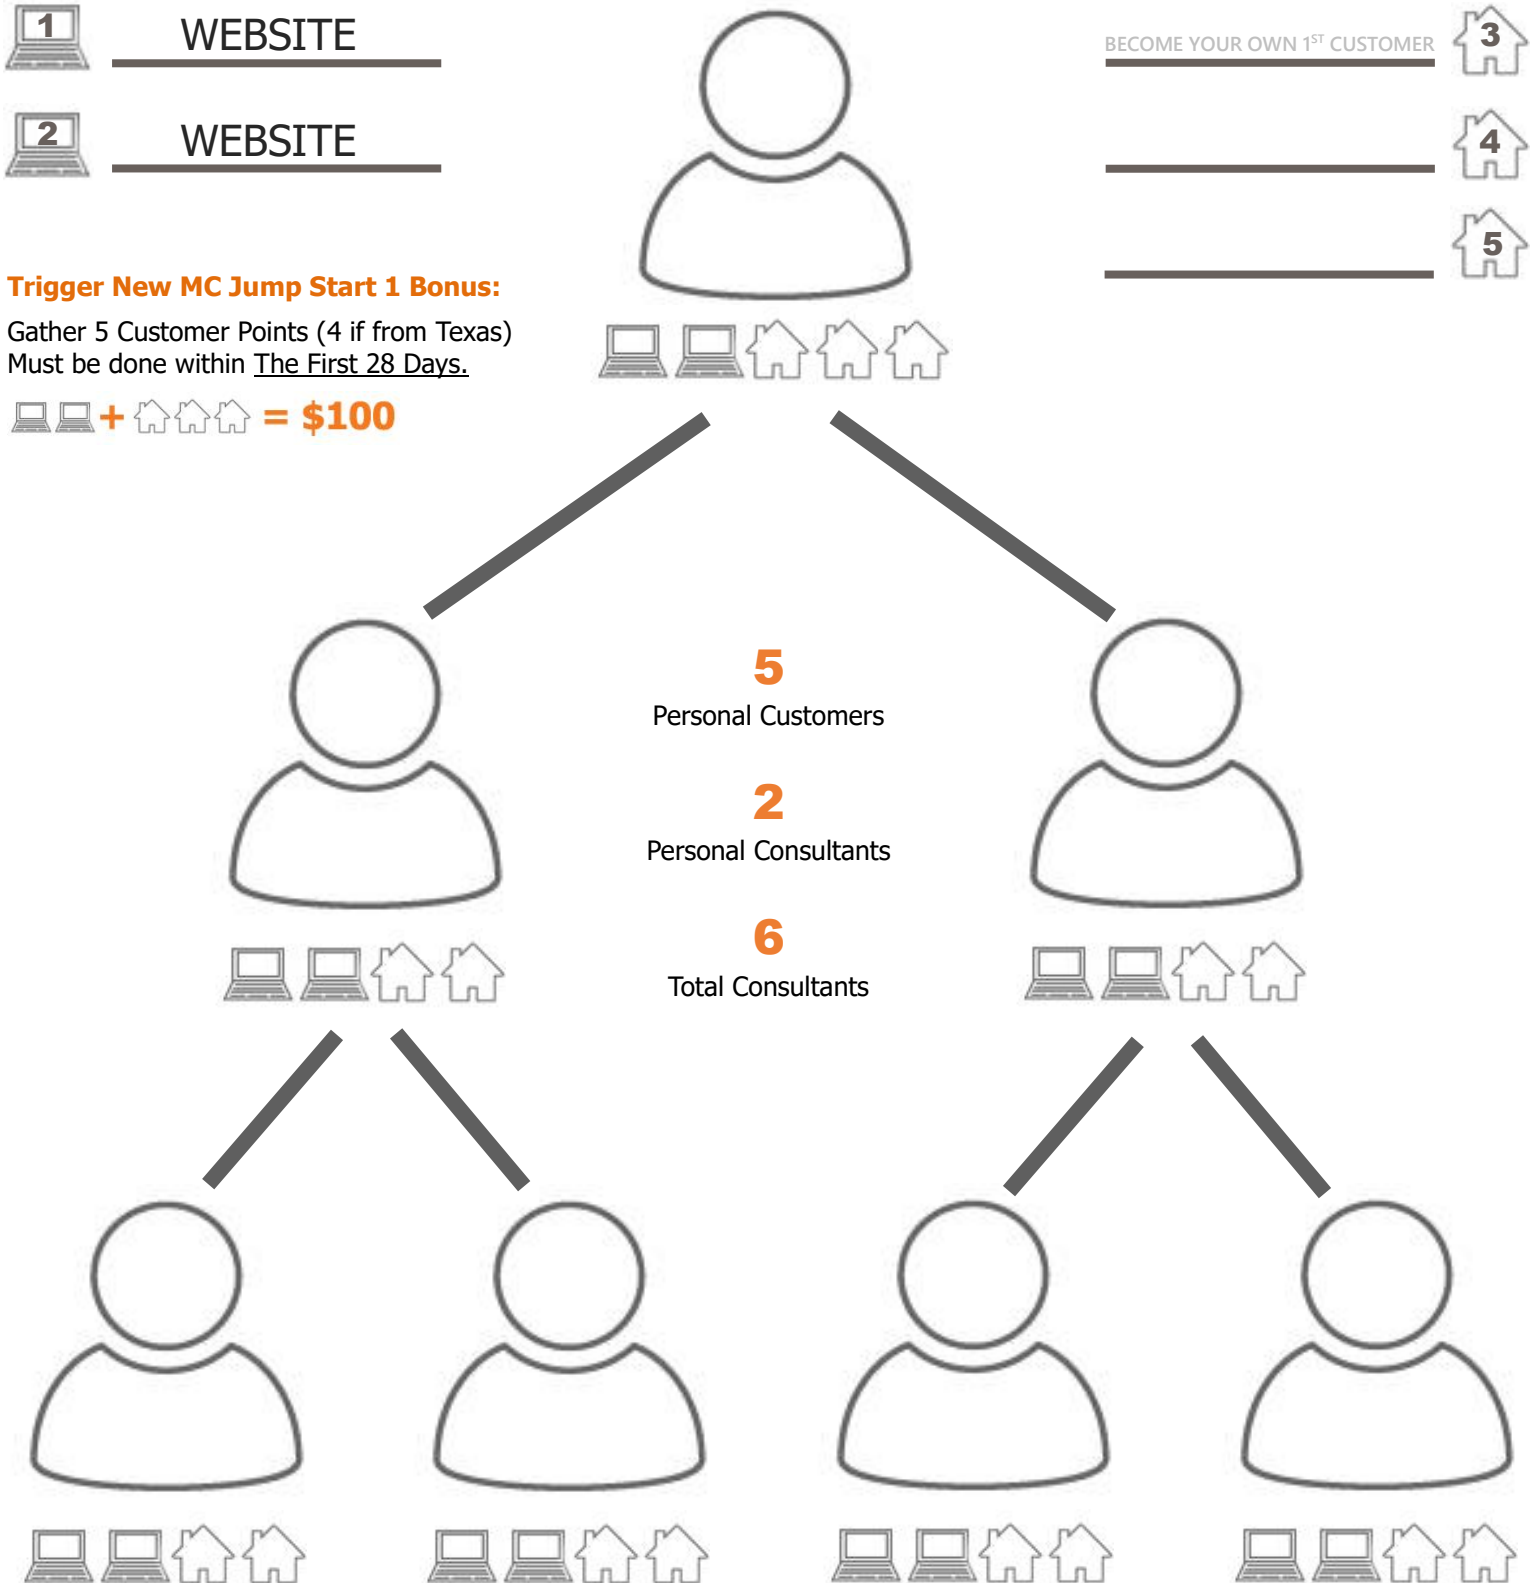

FAST TRACK TO RC BY COMPLETING 5-2-6 WITHIN 30 DAYS OF START DATE

REGIONAL CONSULTANT

New MC (Marketing Consultant) must gather 5 Customer Points (4 if from Texas) to count towards upline promotions.